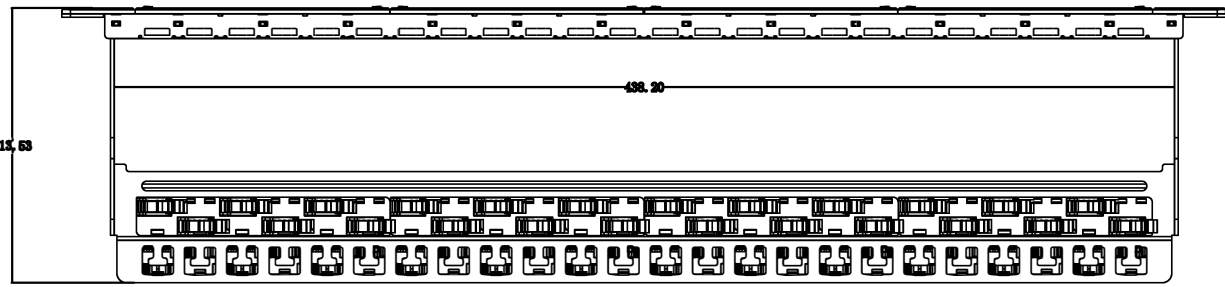

1 2 3 4 5 6 7 8 9 10 11 12 13

A
B
C
D
E
F
G
H
J

A
B
C
D
E
F
G
H
J

NOTES:

1. Front Panel: plastic T=2.3mm
PANEL FRAME: SPOC CARBON STEEL T=1.5MM NICKEL PLATING
2. PANEL BRACKET SPOC POWDER COATING
3. BODY COLOR: black 9005, Title block with Transparent cover, "1 2 3 ... 48"
Color: black Font: Arial H: 2.7mm
4. Accessory:
 1. Screw and Nut M6*16mm*4set
5. RoHS 2.0 REACH Compliant

 Shenzhen Copperled Technology Co., Ltd
 P/N: CL-F48P-BP05

					FTP Empty 1U 48 port Patch Panel with Cable Manager new type				
					PRODUCT NAME				
					BY	CHECKBY	APPOBY	DATE	
					WANG	LI			
					REV.				
					A				
NEW									
REVISION RECORD MODIFICATIONS									
					DATE				