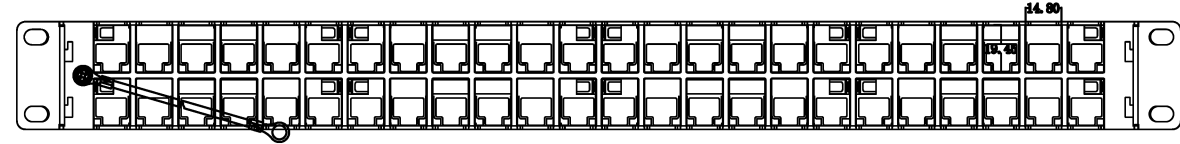

1 2 3 4 5 6 7 8 9 10 11 12 13

A
B
C
D
E
F
G
H
J

A
B
C
D
E
F
G
H
J

NOTES:

1. Front Panel: plastic T=2.3mm
PANEL FRAME: SPOC CARBON STEEL T=1.5MM NICKEL PLATING
2. PANEL BRACKET SPOC POWDER COATING
3. BODY COLOR: black 9005, Title block with Transparent cover, "1 2 3 ... 48"
Color: black Font: Arial H: 2.7mm
4. Accessory:
 1. Screw and Nut M6*16mm*4set
5. RoHS 2.0 REACH Compliant

 Shenzhen Copperled Technology Co., Ltd
 P/N: CL-F48P-BP05

					FTP Empty 1U 48 port Patch Panel with Cable Manager new type				
					PRODUCT NAME				
					BY	CHECKBY	APPOBY	DATE	
					WANG	LI			
					REV.				
					A				
NEW									
REVISION RECORD MODIFICATIONS									
					DATE				