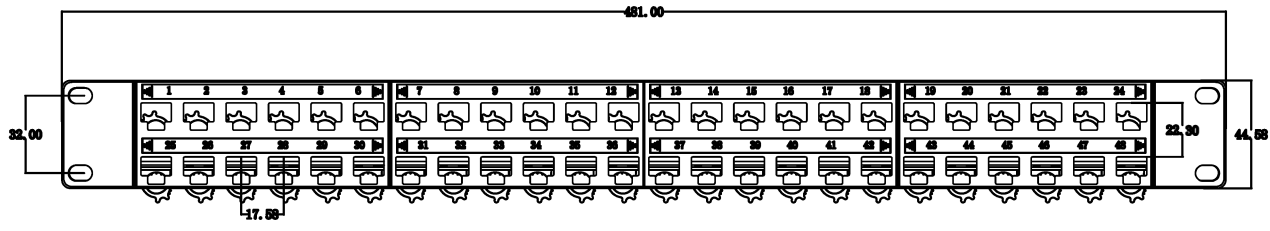

1 2 3 4 5 6 7 8 9 10 11 12 13

A
B
C
D
E
F
G
H
J

A
B
C
D
E
F
G
H
J

NOTES:

1. Front Panel: plastic T=2.3mm
PANEL FRAME: SPOC CARBON STEEL T=1.5MM NICKEL PLATING
2. PANEL BRACKET SPOC POWDER COATING
3. BODY COLOR: black 9005, Title block with Transparent cover, "1 2 3 ... 48"
Color: black Font: Arial H: 2.7mm
4. Accessory:
 1. Screw and Nut M6*16mm*4set
5. RoHS 2.0 REACH Compliant

 Shenzhen Copperled Technology Co., Ltd
 P/N: CL-F48P-BP05

					FTP Empty 1U 48 port Patch Panel with Cable Manager new type				
					PRODUCT NAME				
					BY	CHECKBY	APPOBY	DATE	
					WANG	LI			
					REV.				
					A				
NEW									
REVISION RECORD MODIFICATIONS									
					DATE				